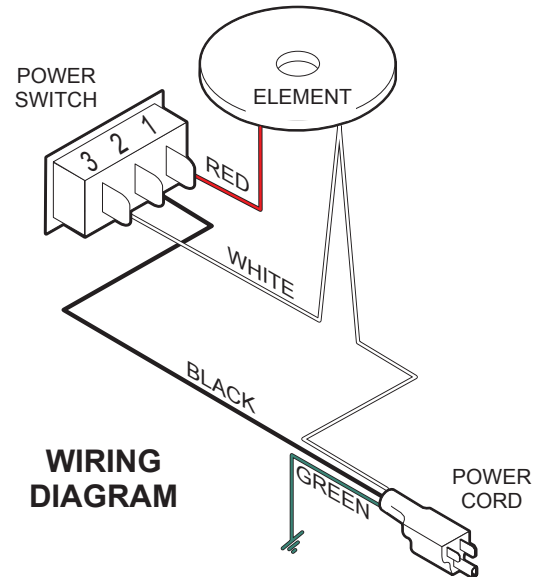

## REPLACEMENT PARTS LIST

SLIM LINE SINGLE WARMER MODEL 8851S 120V 100W USA  
 EXPORT 8851SEU / 8851SUK 230/240V 100W

IL2056

NOTE: 120V DIAGRAM SHOWN, 220V SAME EXCEPT USE 220V ELEMENT, CORD AND PLUG, WIRE COLORS.		PARTS LIST		
		PART Number		
#	DESCRIPTION	MODEL 8851S	MODEL 8851S	MODEL 8851S
		120V	UK 230V	EU 230V
1	Cover Plate	2D-70090		
2	Element Heating	2N-70371	2N-70635UL	
4	Ass'y. Power Cord w/Plug	2E-70295	A6-WL0140	A6-WL0141
5	Strain Relief, Power Cord	2K-70215	2K-70648	
6	Body, Warmer	E5-WL0142		
7	Switch, Lighted	2E-72946	2E-70247	
8	Panel, Bottom	E5-Z13649		
9	Ferrule Eyelet	2C-70316		
10	Foot, Black Rubber	DD-70315		
11	Screw, #8 STSM 5/8"	2C-301522		