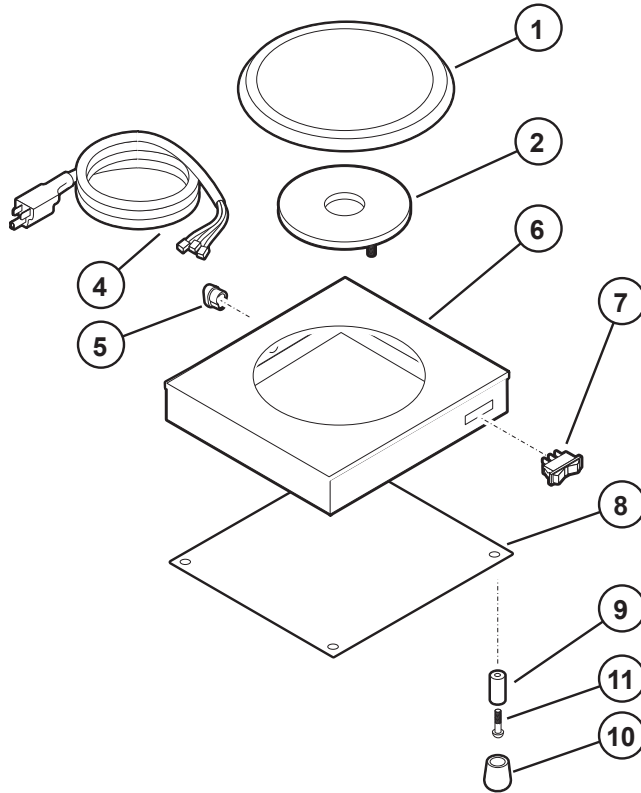

## REPLACEMENT PARTS LIST

SLIM LINE SINGLE WARMER MODEL 8851S 120V 100W USA  
 EXPORT 8851SEU / 8851SUK 230/240V 100W

IL2056

NOTE: 120V DIAGRAM SHOWN, 220V SAME EXCEPT USE 220V ELEMENT, CORD AND PLUG, WIRE COLORS.		PARTS LIST		
		PART Number		
#	DESCRIPTION	MODEL 8851S	MODEL 8851S	MODEL 8851S
		120V	UK 230V	EU 230V
1	Cover Plate	2D-70090		
2	Element Heating	2N-70371	2N-70635UL	
4	Ass'y. Power Cord w/Plug	2E-70295	A6-WL0140	A6-WL0141
5	Strain Relief, Power Cord	2K-70215	2K-70648	
6	Body, Warmer	E5-WL0142		
7	Switch, Lighted	2E-72946	2E-70247	
8	Panel, Bottom	E5-Z13649		
9	Ferrule Eyelet	2C-70316		
10	Foot, Black Rubber	DD-70315		
11	Screw, #8 STSM 5/8"	2C-301522		