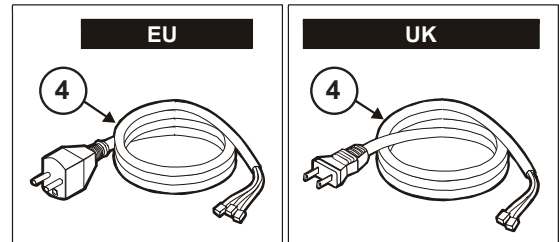

## REPLACEMENT PARTS LIST

SLIM LINE SINGLE WARMER MODEL 8851S 120V 100W USA  
 EXPORT 8851SEU / 8851SUK 230/240V 100W

IL2056

NOTE: 120V DIAGRAM SHOWN, 220V SAME EXCEPT USE 220V ELEMENT, CORD AND PLUG, WIRE COLORS.		PARTS LIST		
		PART Number		
#	DESCRIPTION	MODEL 8851S	MODEL 8851S	MODEL 8851S
		120V	UK 230V	EU 230V
1	Cover Plate	2D-70090		
2	Element Heating	2N-70371	2N-70635UL	
4	Ass'y. Power Cord w/Plug	2E-70295	A6-WL0140	A6-WL0141
5	Strain Relief, Power Cord	2K-70215	2K-70648	
6	Body, Warmer	E5-WL0142		
7	Switch, Lighted	2E-72946	2E-70247	
8	Panel, Bottom	E5-Z13649		
9	Ferrule Eyelet	2C-70316		
10	Foot, Black Rubber	DD-70315		
11	Screw, #8 STSM 5/8"	2C-301522		