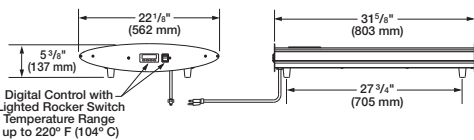

SRGBW and SRSSBW