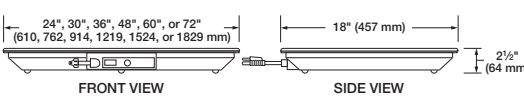

SPECIFICATIONS

PLEASE REFERENCE PRODUCT SPECIFICATION SHEETS FOR INDIVIDUAL MODEL LISTINGS

SERV-RITE™ BUFFET WARMERS AND HEATED SHELVES

Models SRB-1, SRBW-1, SRG-1, SRGBW-1, SRSS-1, SRSSBW-1
Available in 120 volts, single phase.

SRB - base only

SRBW

SRG and SRSS - base only

SRGBW and SRSSBW

BLACK GLASS HEATED SHELVES

Model HBG Heated Black Glass Shelves
Available in 120 volts, single phase only.

HBG Models

HEATED SHELVES

Glo-Ray® Model GR2S Designer Heated Shelves

Available in 120 volts, single phase, and seven *Designer* colors.

GR2S

Glo-Ray® Model GRS Heated Shelves

Available in 120 volts, single phase, and seven *Designer* colors.

GRS

Glo-Ray® Model GRSR Round Heated Shelves

Available in 120 volts, single phase, and seven *Designer* colors.

GRSR

Glo-Ray® Model GRSS Portable Heated Stone Shelves

Available in 120 volts, single phase, top in four Decorative Stone colors with black base.

GRSS

Glo-Ray® Model GRSSR Round Heated Stone Shelves

Available in 120 volts, single phase, top in four Decorative Stone colors with base available in seven *Designer* colors.

GRSSR

Glo-Ray® Model GRSSR20-DL77516

Heated Stone Shelf with Decorative Lamp

Available in 120 volts, single phase, top in four Decorative Stone colors with lamp and base available in seven *Designer* colors.

GRSSR20-DL77516

GLO-RAY® DESIGNER BUFFET WARMERS

Models GR2BW

Portable Foodwarmers with Metal-Sheathed Elements and Blanket Heating Elements

Available in 120 volts, single phase, and seven *Designer* colors (excludes heated base).

GR2BW

GLO-RAY® BUFFET WARMERS

Models GRBW

Portable Foodwarmers with Metal-Sheathed Elements
Available in 120 volts, single phase (excludes heated base).

GRBW

Nothing less than the best.™