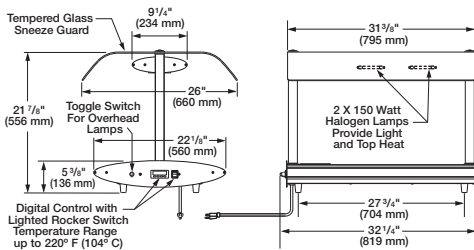

SPECIFICATIONS

PLEASE REFERENCE PRODUCT SPECIFICATION SHEETS FOR INDIVIDUAL MODEL LISTINGS

SERV-RITE™ BUFFET WARMERS AND HEATED SHELVES

Models SRB-1, SRBW-1, SRG-1, SRGBW-1, SRSS-1, SRSSBW-1
Available in 120 volts, single phase.

SRB - base only

SRBW

SRG and SRSS - base only

SRGBW and SRSSBW

BLACK GLASS HEATED SHELVES

Model HBG Heated Black Glass Shelves
Available in 120 volts, single phase only.

HBG Models

HEATED SHELVES

Glo-Ray® Model GR2S Designer Heated Shelves

Available in 120 volts, single phase, and seven *Designer* colors.

GR2S

Glo-Ray® Model GRS Heated Shelves

Available in 120 volts, single phase, and seven *Designer* colors.

GRS

Glo-Ray® Model GRSR Round Heated Shelves

Available in 120 volts, single phase, and seven *Designer* colors.

GRSR

Glo-Ray® Model GRSS Portable Heated Stone Shelves

Available in 120 volts, single phase, top in four Decorative Stone colors with black base.

GRSS

Glo-Ray® Model GRSSR Round Heated Stone Shelves

Available in 120 volts, single phase, top in four Decorative Stone colors with base available in seven *Designer* colors.

GRSSR

Glo-Ray® Model GRSSR20-DL77516

Heated Stone Shelf with Decorative Lamp

Available in 120 volts, single phase, top in four Decorative Stone colors with lamp and base available in seven *Designer* colors.

GRSSR20-DL77516

GLO-RAY® DESIGNER BUFFET WARMERS

Models GR2BW

Portable Foodwarmers with Metal-Sheathed Elements and Blanket Heating Elements

Available in 120 volts, single phase, and seven *Designer* colors (excludes heated base).

GR2BW

GLO-RAY® BUFFET WARMERS

Models GRBW

Portable Foodwarmers with Metal-Sheathed Elements
Available in 120 volts, single phase (excludes heated base).

GRBW

Nothing less than the best.™