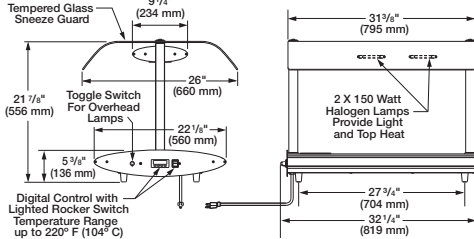

SRG and SRSS - base only