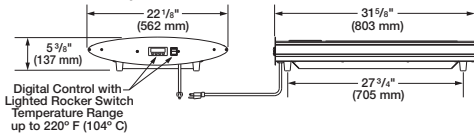

SPECIFICATIONS

PLEASE REFERENCE PRODUCT SPECIFICATION SHEETS FOR INDIVIDUAL MODEL LISTINGS

SERV-RITE™ BUFFET WARMERS AND HEATED SHELVES

Models SRB-1, SRBW-1, SRG-1, SRGBW-1, SRSS-1, SRSSBW-1
Available in 120 volts, single phase.

SRB - base only

SRBW