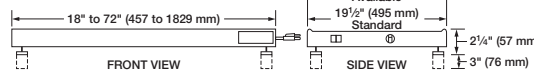

SPECIFICATIONS

PLEASE REFERENCE PRODUCT SPECIFICATION SHEETS FOR INDIVIDUAL MODEL LISTINGS

SERV-RITE™ BUFFET WARMERS AND HEATED SHELVES

Models SRB-1, SRBW-1, SRG-1, SRGBW-1, SRSS-1, SRSSBW-1
Available in 120 volts, single phase.

SRB - base only

SRBW

SRG and SRSS - base only

SRGBW and SRSSBW

BLACK GLASS HEATED SHELVES

Model HBG Heated Black Glass Shelves
Available in 120 volts, single phase only.

HBG Models

HEATED SHELVES

Glo-Ray® Model GR2S Designer Heated Shelves

Available in 120 volts, single phase, and seven *Designer* colors.

GR2S

Glo-Ray® Model GRS Heated Shelves

Available in 120 volts, single phase, and seven *Designer* colors.

GRS

Glo-Ray® Model GRSR Round Heated Shelves

Available in 120 volts, single phase, and seven *Designer* colors.

GRSR

Glo-Ray® Model GRSS Portable Heated Stone Shelves

Available in 120 volts, single phase, top in four Decorative Stone colors with black base.

GRSS

Glo-Ray® Model GRSSR Round Heated Stone Shelves

Available in 120 volts, single phase, top in four Decorative Stone colors with base available in seven *Designer* colors.

GRSSR

Glo-Ray® Model GRSSR20-DL77516

Heated Stone Shelf with Decorative Lamp

Available in 120 volts, single phase, top in four Decorative Stone colors with lamp and base available in seven *Designer* colors.

GRSSR20-DL77516

GLO-RAY® DESIGNER BUFFET WARMERS

Models GR2BW

Portable Foodwarmers with Metal-Sheathed Elements and Blanket Heating Elements

Available in 120 volts, single phase, and seven *Designer* colors (excludes heated base).

GR2BW

GLO-RAY® BUFFET WARMERS

Models GRBW

Portable Foodwarmers with Metal-Sheathed Elements
Available in 120 volts, single phase (excludes heated base).

GRBW

Nothing less than the best.™