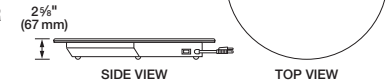

Glo-Ray® Model GRSSR Round Heated Stone Shelves

Available in 120 volts, single phase, top in four Decorative Stone colors with base available in seven *Designer* colors.

GRSSR