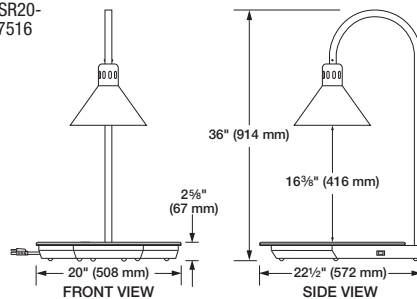

Glo-Ray® Model GRSSR Round Heated Stone Shelves

Available in 120 volts, single phase, top in four Decorative Stone colors with base available in seven *Designer* colors.

GRSSR

Glo-Ray® Model GRSSR20-DL77516

Heated Stone Shelf with Decorative Lamp

Available in 120 volts, single phase, top in four Decorative Stone colors with lamp and base available in seven *Designer* colors.

GRSSR20-DL77516