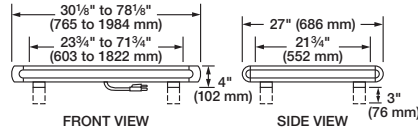

HEATED SHELVES

Glo-Ray® Model GR2S Designer Heated Shelves

Available in 120 volts, single phase, and seven *Designer* colors.

GR2S

Glo-Ray® Model GRS Heated Shelves

Available in 120 volts, single phase, and seven *Designer* colors.

GRS