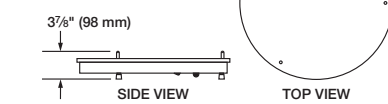

Glo-Ray® Model GRSR Round Heated Shelves

Available in 120 volts, single phase, and seven *Designer* colors.

GRSR

Glo-Ray® Model GRSS Portable Heated Stone Shelves

Available in 120 volts, single phase, top in four Decorative Stone colors with black base.

GRSS