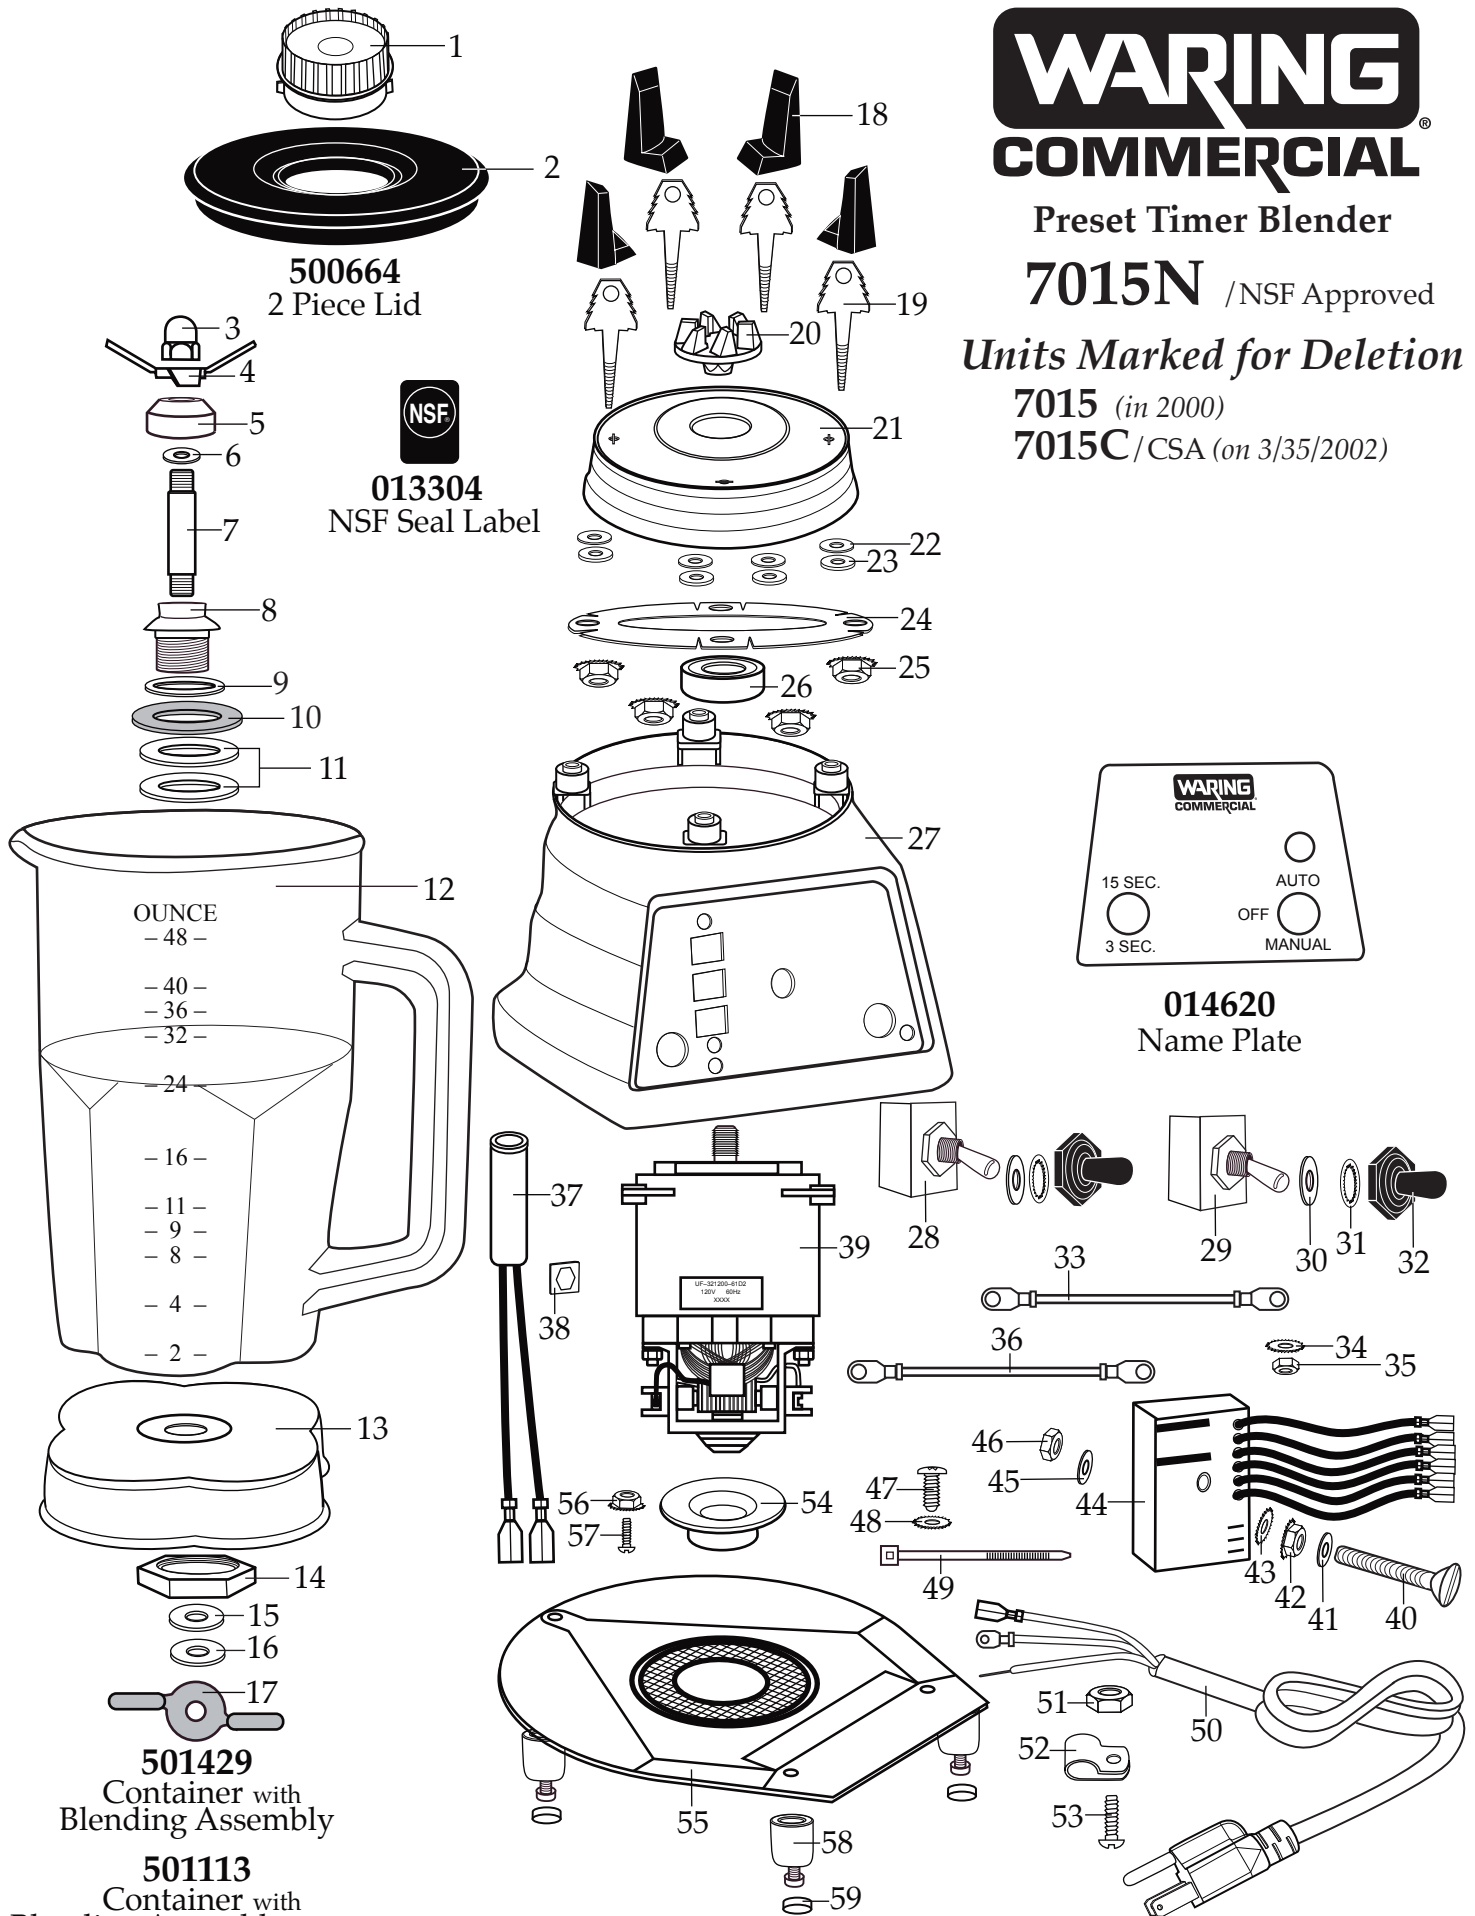

WARING COMMERCIAL

Preset Timer Blender

7015N / NSF Approved

Units Marked for Deletion

7015 (in 2000)

7015C / CSA (on 3/35/2002)

500664
2 Piece Lid

NSF
013304
NSF Seal Label

014620
Name Plate

501429
Container with
Blending Assembly

501113
Container with
Blending Assembly (7015C)

Catalog#

7015N

WF2111115

Model

51BL34

Catalog#

Model

7015N WF2111115 51BL34 36BL56
 (on units after 3/3/2010) (on units after 10/10/2000)
 7015 34BL85
 7015C 34BL83

Illustration #	Part #	Description
36	501912	Green-Yellow Lead
37	501045	Indicator Light
38	012760	Push Nut
39	503000	Motor (modified 027255)
40	014611	Screw
41	012898	Stainless Steel Washer
42	001856	Keq Nut
43	014798	Lock Washer
44	501112	Timer
45	010955	Washer
46	015097	Hex Nut
47	013659	Sems (2 required)
48	002943	Washer (2 required)
49	013731	Cable Tie (2 required)
50	501111	Cord Set
51	012369	Keq Nut
52	014553	Cable Clamp
53	007558	Screw
54	015280	Eyelet
55	501363	Bottom Plate with Screen
56	002881	Keq Nut
57	013270	Screw
58	503376 002891	Foot & Screw Assembly (on units after 6/28/2010) Foot (3 required) 003569-Screw (No Longer Available)
60	016211	Foot Plug (3 required)