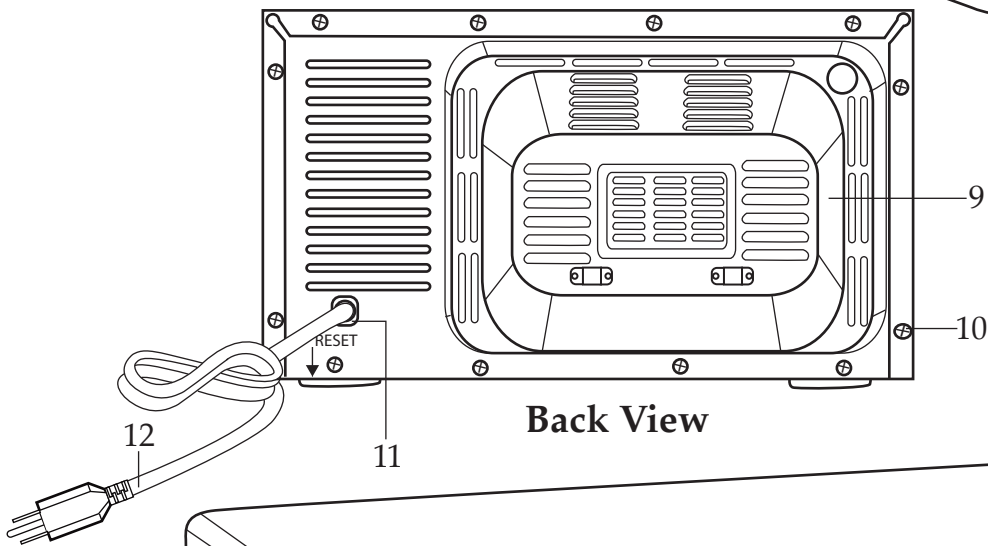

Unit Information

120V – 60Hz – 1700W
1.5 Cubic Foot Capacity
Will Accommodate 4 Half Size Sheet Pan.

WARING COMMERCIAL®

WCO500X Half Size Convection Oven

032338
Wire Rack (3 required)

034796
Baking Tray

Back View

034799
WCO500X Complete Unit
(with tray and wire racks)

WARING COMMERCIAL

WCO500X Half Size Convection Oven

Illustration #	Part #	Description
1	034795	Shell
2	034766	Ready Light (green)
3	034765	Power Light (red)
4	034687	Function Knob
5	034688	Temp Knob
6	034689	Timer Knob
7	034690	Foot Base (4 required)
8	034691	Foot (4 required)
9	034794	Back Cover
10	034693	Screw (16 required)
11	034694	Strain Relief
12	034695	Cord
13	034704	Flat Head Screw (4 required)
14	034696	Light Cover Screw
15	034798	Light Cover
16	034698	Halogen Bulb
17	034699	Screw (leads to elements)
18	034700	Spring Washer (leads to elements)
19	032942	Top Element (2 required <i>have pink ends</i>)
20	032944	U Element
21	032943	Bottom Element (2 required <i>have white ends</i>)
22	034703	Screw (element plate)
23	034706	Motor Assembly
24	034707	Insulated Heat Plate
25	034708	Motor Fan Base
26	034717	Spring Washer (3 required)
27	034705	Screw (3 required)
28	034709	Fan
29	034710	Washer (2 required)
30	034711	Hex Nut
31	034781	Rear Heating Element