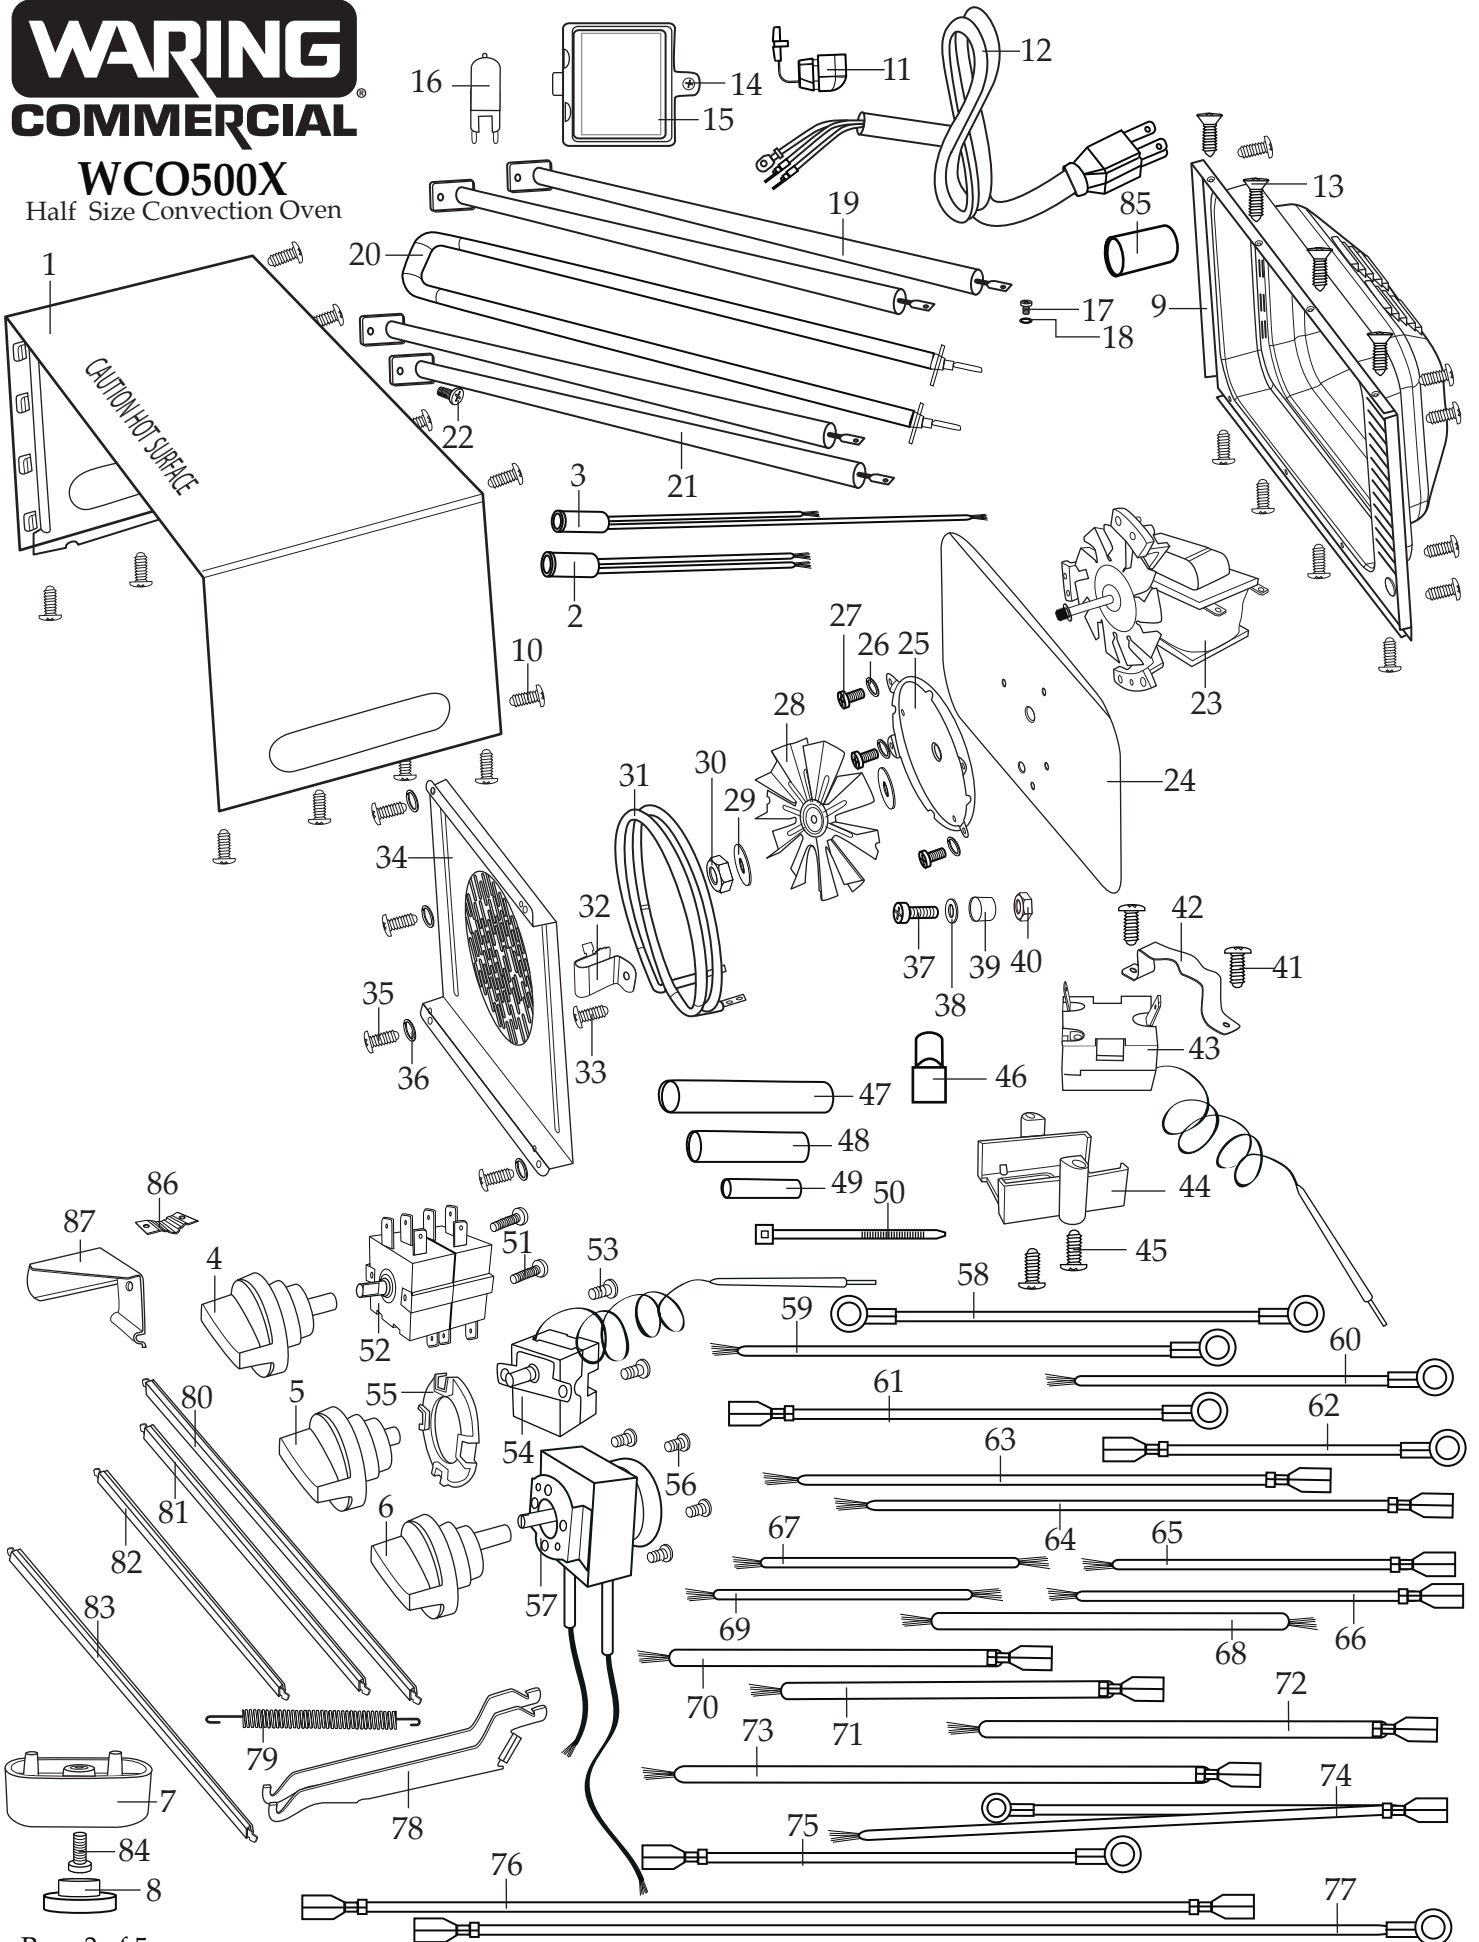

034799
WCO500X Complete Unit
(with tray and wire racks)

WARING COMMERCIAL

WCO500X Half Size Convection Oven

Illustration #	Part #	Description
1	034795	Shell
2	034766	Ready Light (green)
3	034765	Power Light (red)
4	034687	Function Knob
5	034688	Temp Knob
6	034689	Timer Knob
7	034690	Foot Base (4 required)
8	034691	Foot (4 required)
9	034794	Back Cover
10	034693	Screw (16 required)
11	034694	Strain Relief
12	034695	Cord
13	034704	Flat Head Screw (4 required)
14	034696	Light Cover Screw
15	034798	Light Cover
16	034698	Halogen Bulb
17	034699	Screw (leads to elements)
18	034700	Spring Washer (leads to elements)
19	032942	Top Element (2 required <i>have pink ends</i>)
20	032944	U Element
21	032943	Bottom Element (2 required <i>have white ends</i>)
22	034703	Screw (element plate)
23	034706	Motor Assembly
24	034707	Insulated Heat Plate
25	034708	Motor Fan Base
26	034717	Spring Washer (3 required)
27	034705	Screw (3 required)
28	034709	Fan
29	034710	Washer (2 required)
30	034711	Hex Nut
31	034781	Rear Heating Element