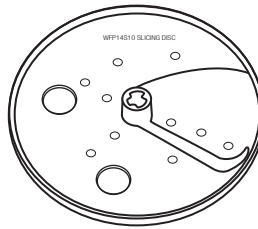

**032218**  
2mm - 5/64"  
Fine Grating Disc

**032523**  
Adjustable Slicing Disc

**032583**  
Sealed  
Whipping Disc

**032527**  
Reversible Shredding Disc

**WARING**  
**COMMERCIAL**

**WFP14S**  
3.5 Qt Sealed Batch Bowl Food Processor

**WFP14SC**  
3.5 Qt Sealed Batch Bowl and  
Continuous Feed Food Processor

**Unit Information**

6 Amps MAX  
3.5 Quart Bowl  
1 HP Motor  
5 Yr Motor - 2 Yr Parts & Labor Warranty

**032219**  
Base Unit Assy.

**Slicing Disc**

032238

5/64" (2mm)

032216

5/32" (4mm)

032529

1/4" (6mm)

032530

5/16" (8mm)

**Shredding Disc**

032217

5/32" (4mm)

**French-Fry Disc**

032531

1/4" x 1/4" (6 x 6mm)