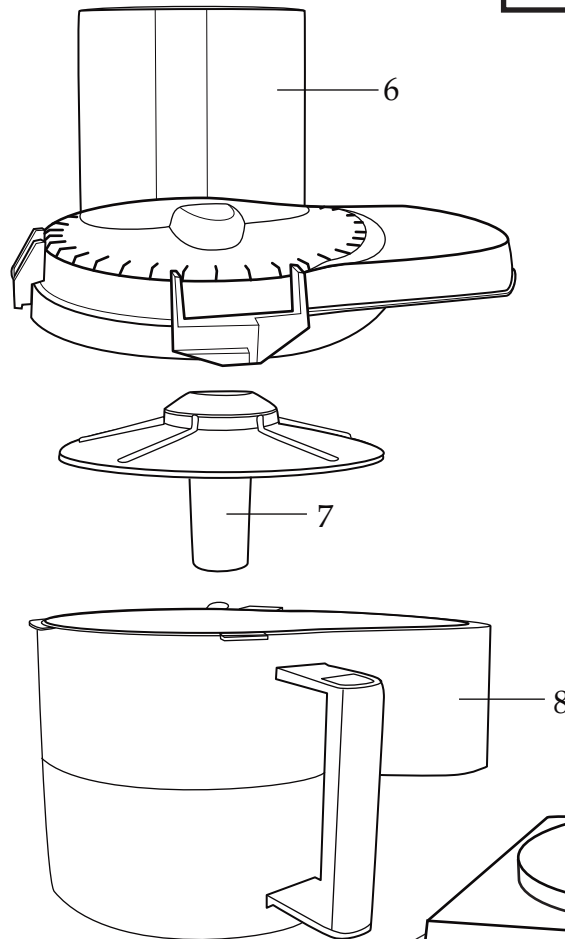

032219
Base Unit Assy.