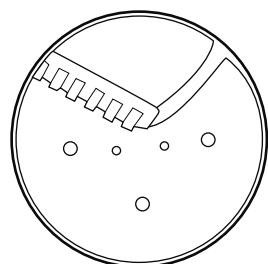

# Catalog/Model

WFP14S  
WFP14SC

**Waring Factory Service Center**  
314 Ella T. Grasso Ave.  
Torrington, CT 06790  
Tele. 1-800-269-6640  
Fax 860-496-9017  
www.waringproducts.com

Illustration #	Part #	Description
1	032221	Small Pusher
2	032220	Large Pusher
3	032222	Bowl Cover
4	030562	Cover Seal
5	030563	Bowl
6	032223	Continuous Feed Cover
7	030566	Slinger
8	030565	Continuous Feed Bowl
9	030567	Disc Stem
10	032521	Disc Stem / adjustable
11	030568	Serrated S Blade

**Slicing Disc**

032238

5/64" (2mm)

032216

5/32" (4mm)

032529

1/4" (6mm)

032530

5/16" (8mm)

**Shredding Disc**

032217

5/32" (4mm)

**French-Fry Disc**

032531

1/4" x 1/4" (6 x 6mm)