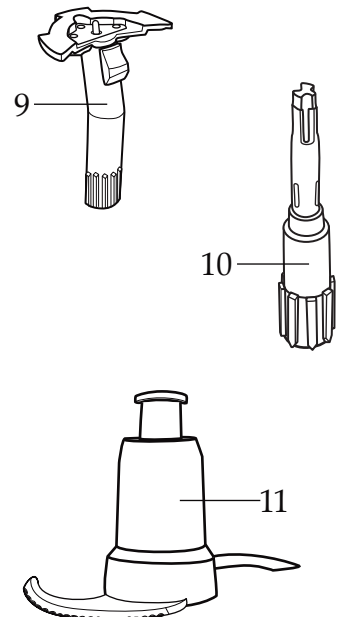

032219
Base Unit Assy.