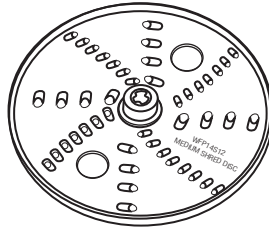

**032218**  
2mm - 5/64"  
Fine Grating Disc

**032523**  
Adjustable Slicing Disc

**032583**  
Sealed  
Whipping Disc

**032527**  
Reversible Shredding Disc

**WARING**  
**COMMERCIAL**

**WFP14S**  
3.5 Qt Sealed Batch Bowl Food Processor

**WFP14SC**  
3.5 Qt Sealed Batch Bowl and  
Continuous Feed Food Processor

**Unit Information**

6 Amps MAX  
3.5 Quart Bowl  
1 HP Motor  
5 Yr Motor - 2 Yr Parts & Labor Warranty

**032219**  
Base Unit Assy.

**Slicing Disc**

032238

5/64" (2mm)

032216

5/32" (4mm)

032529

1/4" (6mm)

032530

5/16" (8mm)

**Shredding Disc**

032217

5/32" (4mm)

**French-Fry Disc**

032531

1/4" x 1/4" (6 x 6mm)