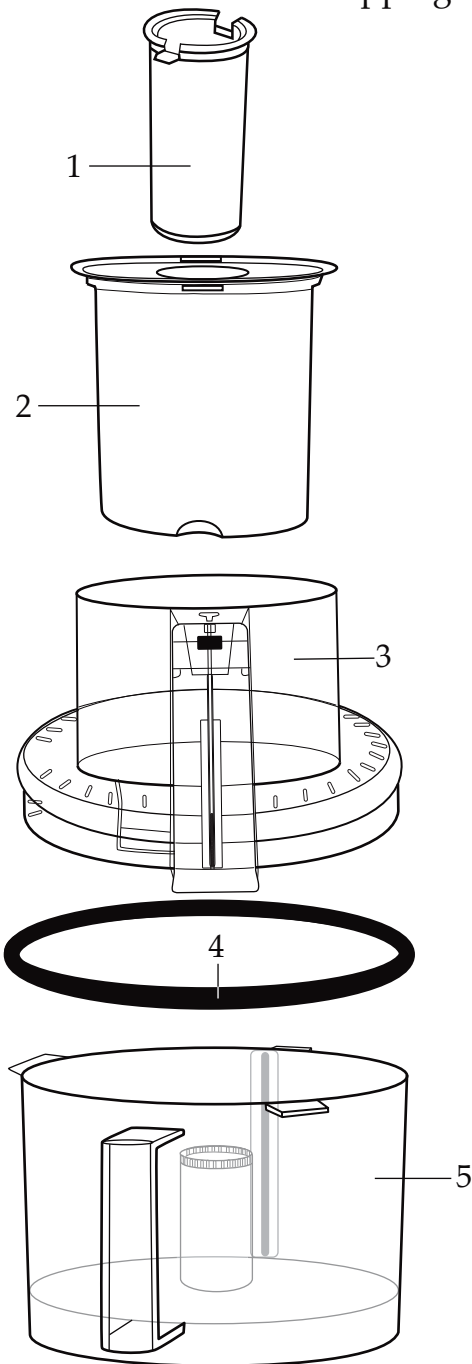

032219
Base Unit Assy.