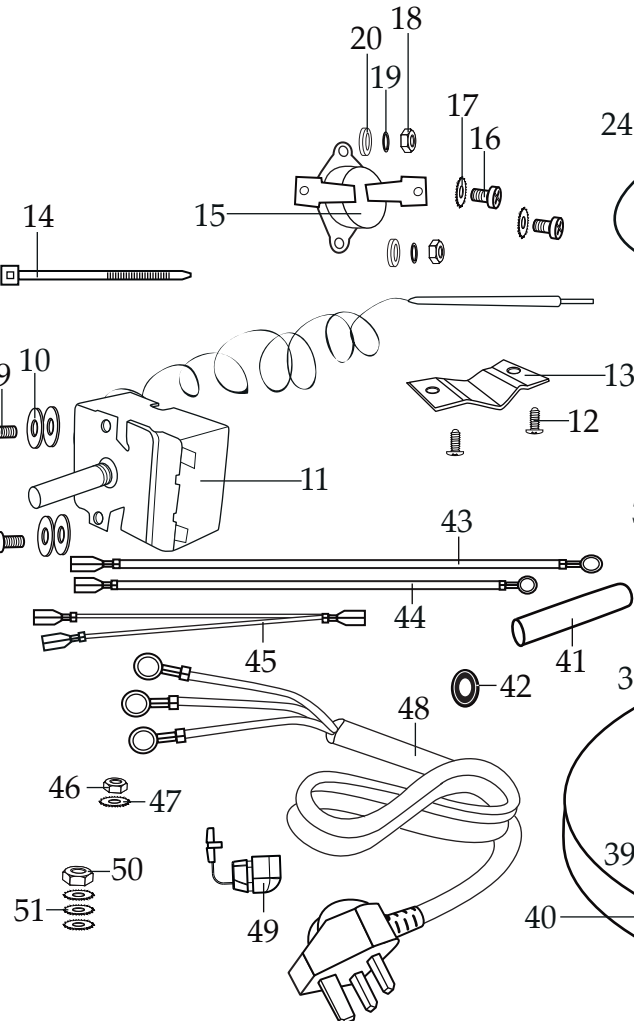

032155
Crepe Spatula

032156
Batter Spreader

Illustration #	Part #	Description
1	032130	Control Knob
2	028627	Set Screw
3	029941	Red Power Light
4	030515	Green Ready Light
5	028623	Foot Screw (4 required)
6	028622	Foot (4 required)
7	030006	Screw (6 required)
8	032131	Bottom Plate
9	029943	Thermostat Screw (2 required)
10	032132	Thermostat Washer (4 required)
11	032133	Thermostat
12	030006	Screw (2 required)
13	032134	Thermostat Bracket
14	013731	Wire Tie (4 required)
15	035838	Thermal Cut-off
16	030075	Screw (2 required)
17	030076	Lock Washer (2 required)
18	029998	Nut (2 required)
19	032136	Spring Washer (2 required)
20	029997	Washer (2 required)
21	032137	Screw (4 required)
22	032138	Spring Washer (4 required)
23	032139	Washer (4 required)
24	032140	Outer Base Shell with Handles
25	029980	Hex Nut
26	029951	Washer
27	032141	Insulation Cover
28	032142	Insulation

Illustration #	Part #	Description
29	029980	Hex Nut
30	032144	Spring Washer
31	029951	Washer
32	029962	Bolt (6 required)
33	029963	Spring Washer (6 required)
34	029964	Washer (6 required)
35	032143	Element Plate
36	035832	Heating Element
37	029958	Screw (2 required)
38	029959	Lock Washer (2 required)
39	032146	Spacer (4 required)
40	032159	Grill Plate
41	030525	Rubber Sleeve (2 required)
42	030533	Housing Lead Protector
43	032147 032151	Red Lead (2 required thermostat to thermal cut-off & element) White Lead (red power light to ceramic seal)
44	032148	Black Lead (element to ceramic seal)
45	032150 032149	Double White Lead (thermostat to ready light and power light) White Lead (thermostat to ready light)
46	030534	Ground Nut
47	030536	Ground Lock Washer
48	035833	Cord Set 6-15P 
49	030518	Strain Relief
50	030535	Ceramic Seal Nut
51	030536	Ceramic Seal Lock Washer (3 required)