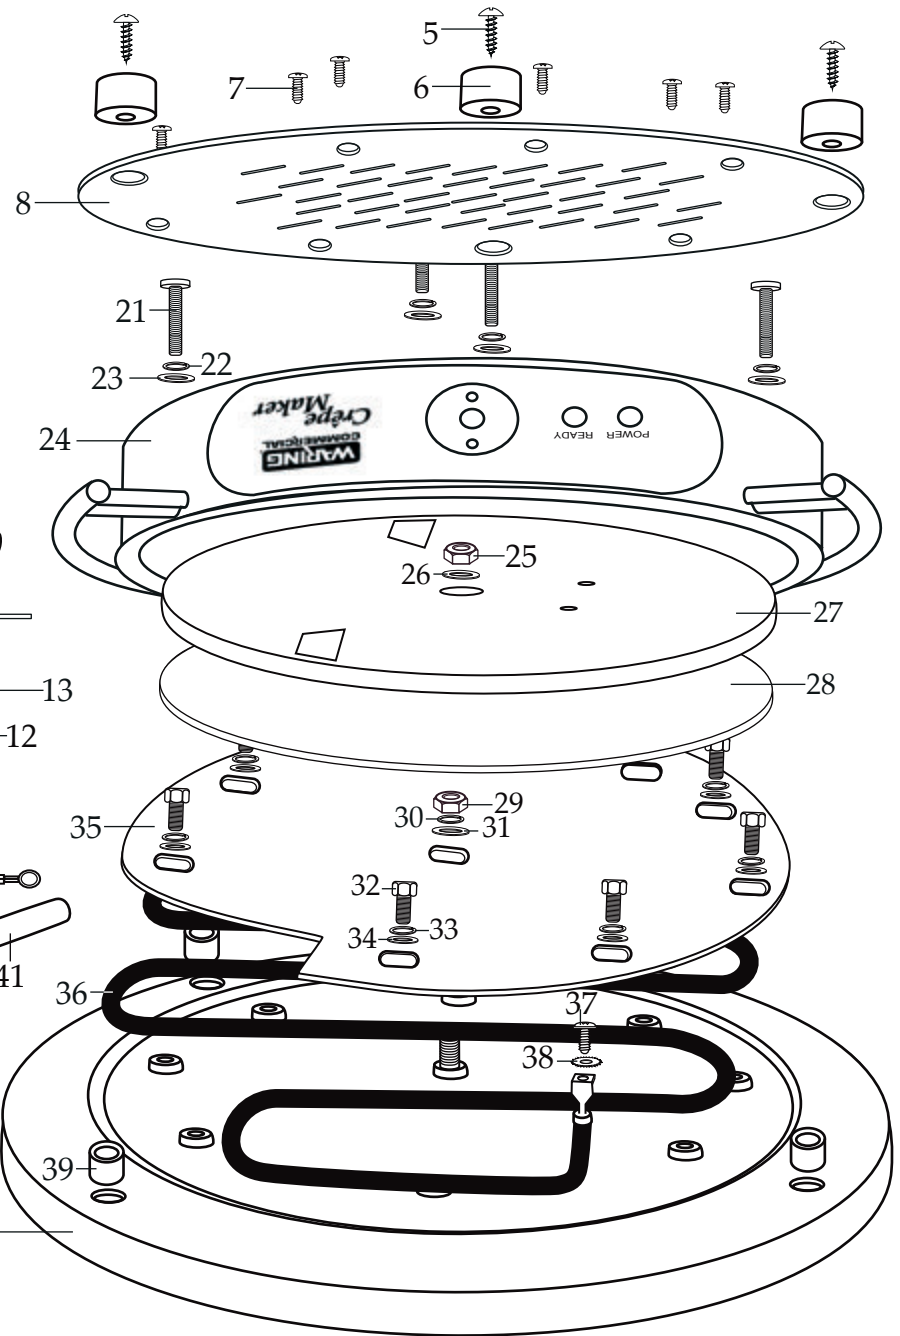

032155
Crepe Spatula

032156
Batter Spreader

Illustration #	Part #	Description
1	032130	Control Knob
2	028627	Set Screw
3	029941	Red Power Light
4	030515	Green Ready Light
5	028623	Foot Screw (4 required)
6	028622	Foot (4 required)
7	030006	Screw (6 required)
8	032131	Bottom Plate
9	029943	Thermostat Screw (2 required)
10	032132	Thermostat Washer (4 required)
11	032133	Thermostat
12	030006	Screw (2 required)
13	032134	Thermostat Bracket
14	013731	Wire Tie (4 required)
15	035838	Thermal Cut-off
16	030075	Screw (2 required)
17	030076	Lock Washer (2 required)
18	029998	Nut (2 required)
19	032136	Spring Washer (2 required)
20	029997	Washer (2 required)
21	032137	Screw (4 required)
22	032138	Spring Washer (4 required)
23	032139	Washer (4 required)
24	032140	Outer Base Shell with Handles
25	029980	Hex Nut
26	029951	Washer
27	032141	Insulation Cover
28	032142	Insulation

Illustration #	Part #	Description
29	029980	Hex Nut
30	032144	Spring Washer
31	029951	Washer
32	029962	Bolt (6 required)
33	029963	Spring Washer (6 required)
34	029964	Washer (6 required)
35	032143	Element Plate
36	035832	Heating Element
37	029958	Screw (2 required)
38	029959	Lock Washer (2 required)
39	032146	Spacer (4 required)
40	032159	Grill Plate
41	030525	Rubber Sleeve (2 required)
42	030533	Housing Lead Protector
43	032147 032151	Red Lead (2 required thermostat to thermal cut-off & element) White Lead (red power light to ceramic seal)
44	032148	Black Lead (element to ceramic seal)
45	032150 032149	Double White Lead (thermostat to ready light and power light) White Lead (thermostat to ready light)
46	030534	Ground Nut
47	030536	Ground Lock Washer
48	035833	Cord Set 6-15P 
49	030518	Strain Relief
50	030535	Ceramic Seal Nut
51	030536	Ceramic Seal Lock Washer (3 required)