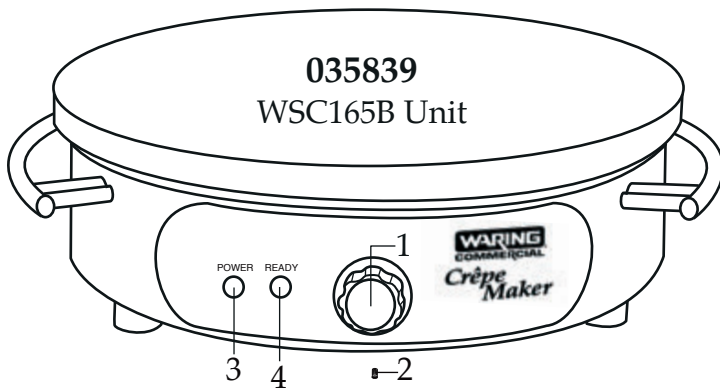

WARING COMMERCIAL

208 / 240 Volt Single Crepe Maker

WSC165B

Unit Information

208 volts – 60Hz – 2160 Watts
240 volts – 60Hz – 2880 Watts

16" Cast-iron Cooking Surface

One Year Warranty

Season Before First Use This Process
Will Take About 1 - 1 1/2 Hours

032155
Crepe Spatula

032156
Batter Spreader

Illustration #	Part #	Description
1	032130	Control Knob
2	028627	Set Screw
3	029941	Red Power Light
4	030515	Green Ready Light
5	028623	Foot Screw (4 required)
6	028622	Foot (4 required)
7	030006	Screw (6 required)
8	032131	Bottom Plate
9	029943	Thermostat Screw (2 required)
10	032132	Thermostat Washer (4 required)
11	032133	Thermostat
12	030006	Screw (2 required)
13	032134	Thermostat Bracket
14	013731	Wire Tie (4 required)
15	035838	Thermal Cut-off
16	030075	Screw (2 required)
17	030076	Lock Washer (2 required)
18	029998	Nut (2 required)
19	032136	Spring Washer (2 required)
20	029997	Washer (2 required)
21	032137	Screw (4 required)
22	032138	Spring Washer (4 required)
23	032139	Washer (4 required)
24	032140	Outer Base Shell with Handles
25	029980	Hex Nut
26	029951	Washer
27	032141	Insulation Cover
28	032142	Insulation