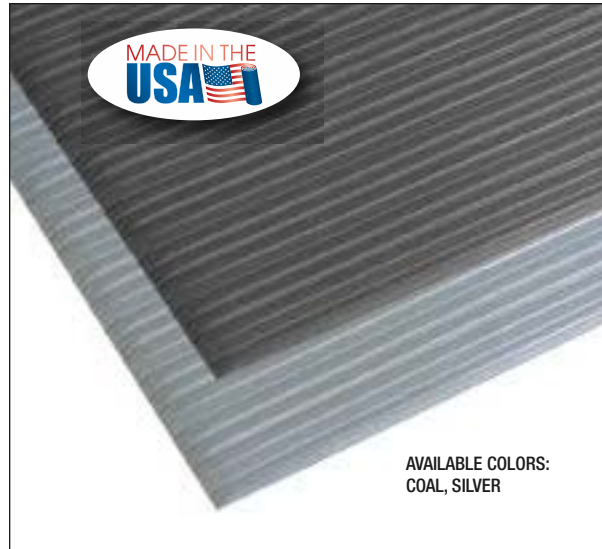

# Affordable comfort and durability

**THICKNESS: STANDARD 3/8", HEAVY-DUTY 9/16"**

- PVC sponge provides excellent support and comfort
- All four sides are beveled to minimize trip hazards
- Perfect anti-fatigue mat for dry applications
- Rolls and custom sizes available (call for quote)

# T42 Comfort Rest Ribbed Foam

## T42:

QUALITY METER	FAIR	GOOD	BETTER	BEST	SUPERIOR
grease resistance					
comfort					
drainage	N/A				
wearability					
traction					

Part #	Dimensions	Color	Wgt lbs
4458-356	Standard - 2' x 3'	Coal	4.3
4458-359	Standard - 2' x 3'	Silver	4.3
4468-410	Standard - 2' x 5'	Coal	7.3
4468-408	Standard - 2' x 5'	Silver	7.3
434-399	Standard - 27" x 36"	Coal	4.5
434-405	Standard - 27" x 36"	Silver	4.5
434-400	Standard - 27" x 60"	Coal	8.5
434-406	Standard - 27" x 60"	Silver	8.5
434-396	Standard - 3' x 5'	Coal	11
434-402	Standard - 3' x 5'	Silver	11
4458-433	Standard - 4' x 6'	Coal	17.6
4458-436	Standard - 4' x 6'	Silver	17.6
4458-425	Standard - 3' x 10'	Coal	33
4458-428	Standard - 3' x 10'	Silver	33
434-395	Standard - 2' x 60'	Coal	90
434-401	Standard - 2' x 60'	Silver	90
434-397	Standard - 3' x 60'	Coal	135
434-403	Standard - 3' x 60'	Silver	135

Part #	Dimensions	Color	Wgt lbs
434-398	Standard - 4' x 60'	Coal	180
434-404	Standard - 4' x 60'	Silver	180
4454-165	Heavy-Duty - 2' x 3'	Coal	6.6
4454-166	Heavy-Duty - 2' x 3'	Silver	6.6
4468-404	Heavy-Duty - 2' x 5'	Coal	11
4468-402	Heavy-Duty - 2' x 5'	Silver	11
4454-171	Heavy-Duty - 3' x 5'	Coal	16.5
4454-172	Heavy-Duty - 3' x 5'	Silver	16.5
4454-179	Heavy-Duty - 4' x 6'	Coal	26.4
4454-180	Heavy-Duty - 4' x 6'	Silver	26.4
4454-162	Heavy-Duty - 3' x 10'	Coal	33
4454-164	Heavy-Duty - 3' x 10'	Silver	33
4490-193	Heavy-Duty - 2' x 30'	Coal	*54
4451-081	Heavy-Duty - 2' x 30'	Silver	*54
4451-006	Heavy-Duty - 3' x 30'	Coal	*82
4451-080	Heavy-Duty - 3' x 30'	Silver	*82
4490-194	Heavy-Duty - 4' x 30'	Coal	*115
4451-010	Heavy-Duty - 4' x 30'	Silver	*115