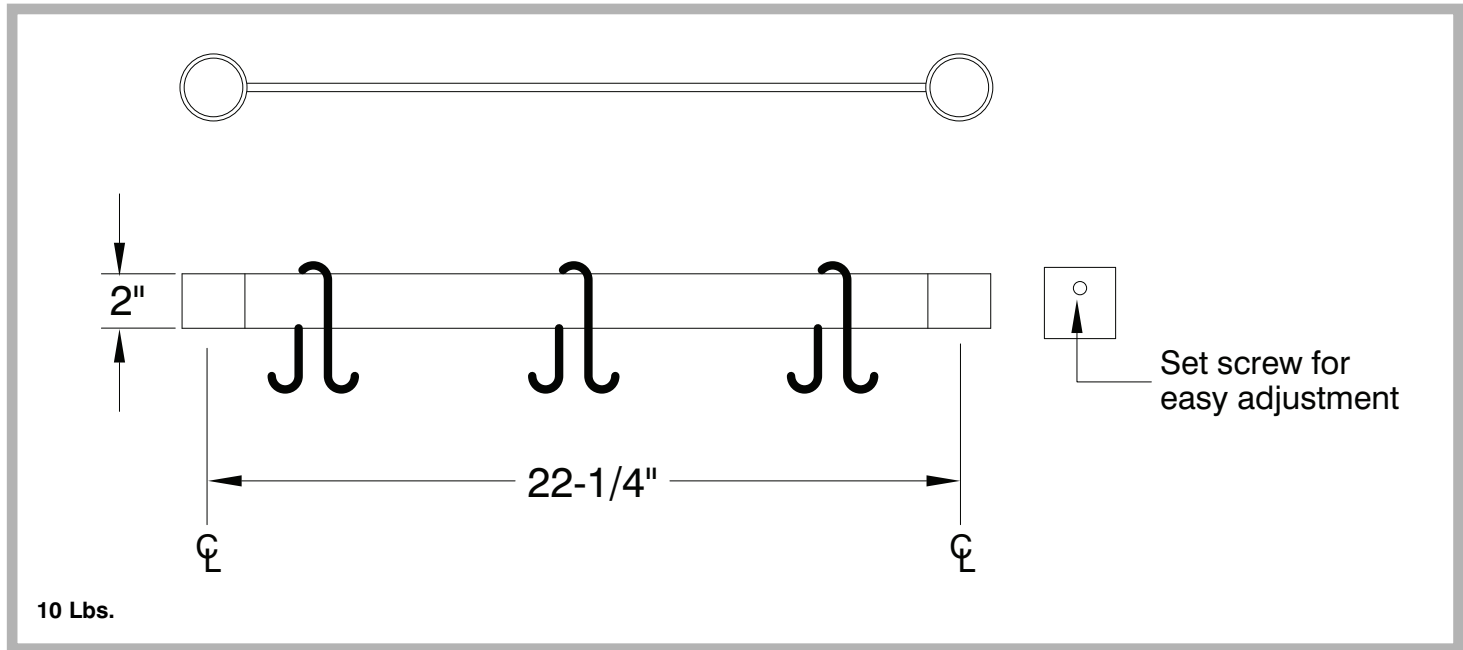

DETAILS and SPECIFICATIONS

TOL ± .500"

ALL DIMENSIONS ARE TYPICAL

Customer Service Available To Assist You **1-800-645-3166** 8:30 am - 8:00 pm E.S.T.
Email Orders To: customer@advancetabco.com. For Smart Fabrication™ Quotes, Email To: smartfab@advancetabco.com or Fax To: 631-586-2933

NEW YORK
Fax: (631) 242-6900

GEORGIA
Fax: (770) 775-5625

TEXAS
Fax: (972) 932-4795

NEVADA
Fax: (775) 972-1578